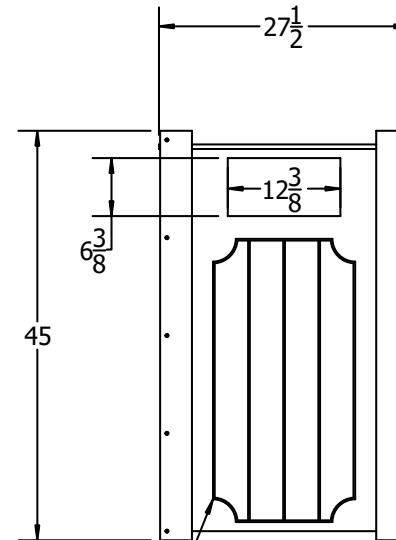

TOP VIEW

3D ISOMETRIC VIEW

FRONT VIEW

SIDE VIEW

ROUTED DECORATIVE PATTERN

STANDARD COLORS

INSERT COLOR CODE IN PRODUCT NUMBER
CEDAR= CED, GRAY= GRA, GREEN= GRE,

EXAMPLE: CEDAR 32 GAL. RIDGEVIEW
TRASH RECEPTACLE=
PB 32RID**CED**