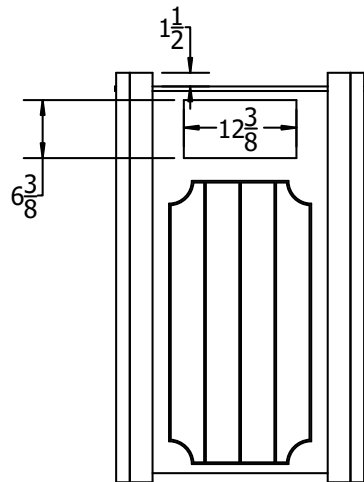

TOP VIEW

3D ISOMETRIC VIEW

FRONT VIEW

SIDE VIEW

ROUTED DECORATIVE PATTERN

STANDARD COLORS

INSERT COLOR CODE IN PRODUCT NUMBER
CEDAR= CED, GRAY= GRA, GREEN= GRE,

EXAMPLE: CEDAR 32 GAL. RIDGEVIEW
TRASH RECEPTACLE=
PB 32RID**CED**